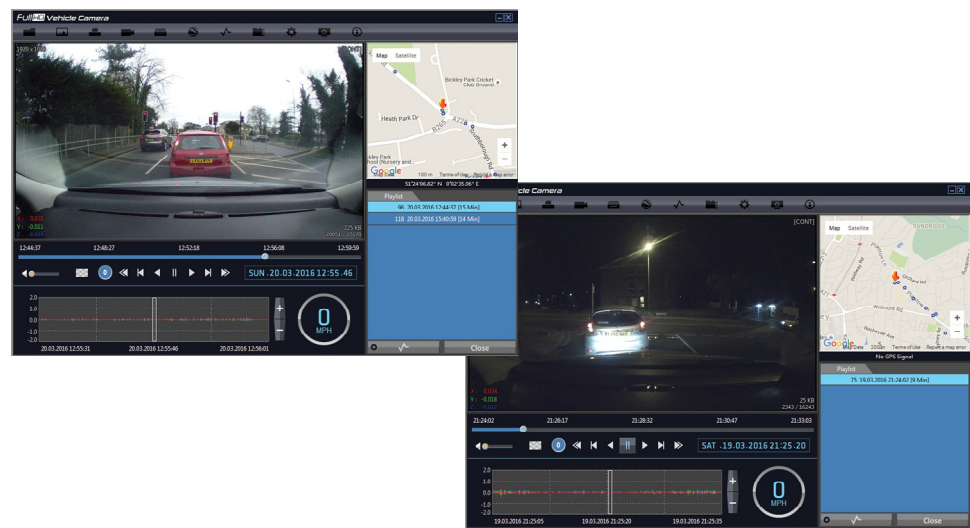

VCS Software

Weight: 0.175kg
Power: DC 12V ~ 24V
Permanent Wiring
Camera

1. ### What's in the box:
2. VCS1000 Vehicle Recorder
   - Power Cable
   - Sticker for Windscreen mounting
   - Wire Splice clips
   - 32GB - Class 10 - SD Card